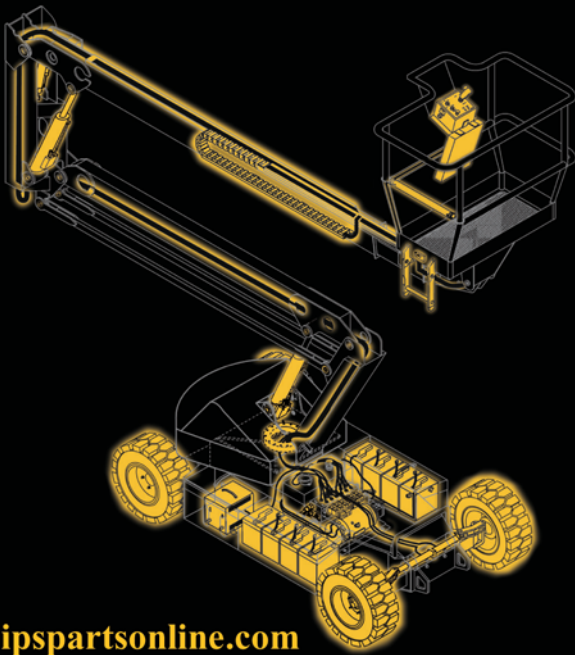

HYDRAULIC TROUBLESHOOTER

New book describing how hydraulic components, systems and seals work and how to keep them working.

by

Don Seddon and Nick Peppiatt
25 Chapters 180 Pages

£25 from

www.arimapublishing.com

44(0)1284 700321

VANSON

vansoncranes.com
EXPERIENCE CARRIES WEIGHT: EST. 1981

Self Erecting, Saddle & Luffing Jib Tower Cranes

Call
Crane Sales
01476 861011
Today...

Or Visit
www.vansoncranes.com

For all your parts... there's IPS online

ipspartsonline.com

+44 (0)845 108 4000

IPSonline
the easy way to **access** parts

Young crawler cranes in stock