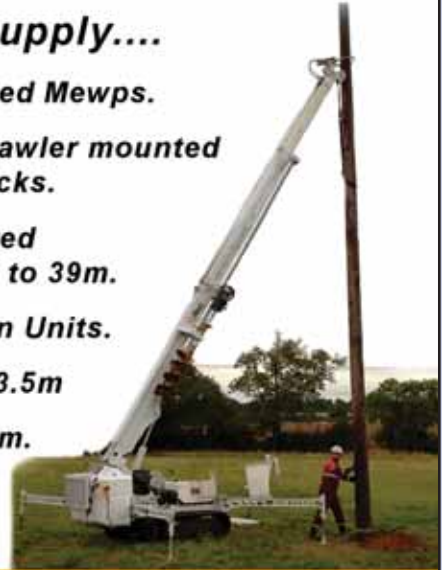

Wanted telehandlers

JCB 535-95,541-70,531-70,515-40.
540-170 & Manitou 14-17m
models with steering platform.

Tel.00358/50/4114017

**SPECIALIST
INSURANCE AGENCY LTD**

**SPECIALIST
CONSTRUCTION
INSURANCE BROKERS**

Tel: 023 80730207

CUMBERLAND

For all your **Altec**
Support, Spares & Servicing

We can supply....

46Kv Insulated Mewps.

**Vehicle & Crawler mounted
Digger Derricks.**

**Truck Mounted
Cranes. 21m to 39m.**

Pole Erection Units.

Landrover 13.5m

Iveco 4x4 20m.

LOLORS.

Repairs.