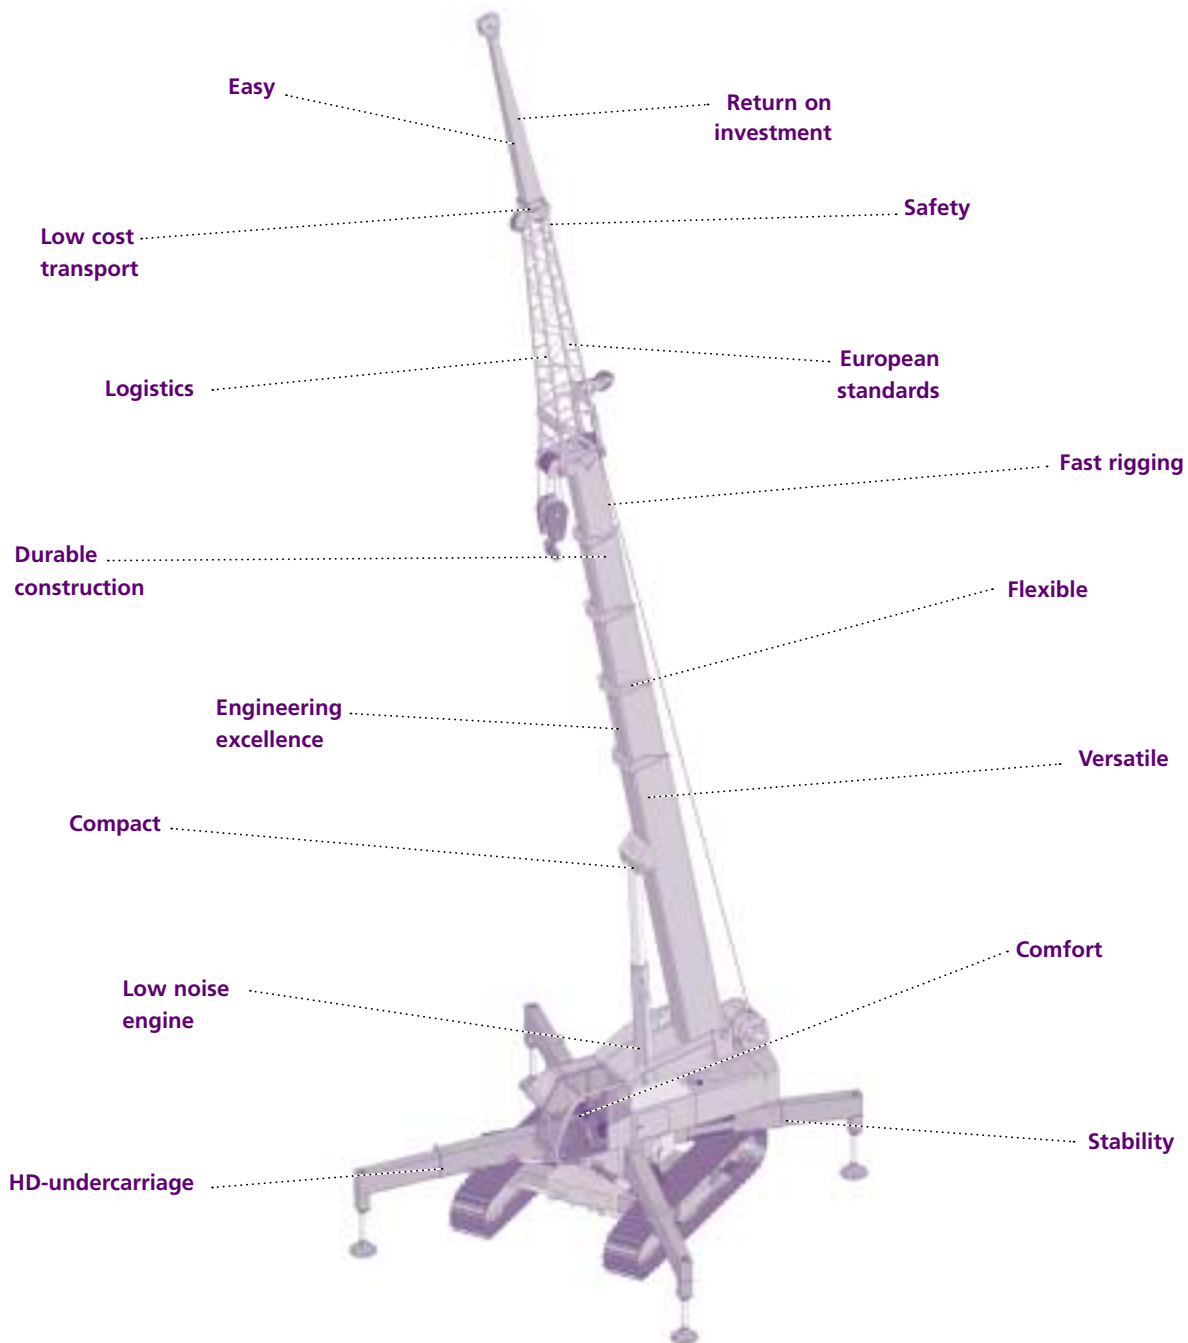

GENIE STOCKPICKER (1997)
Personnel lift.
20' working height. Battery.
Serviced & tested.

SKYJACK 8241 (1998)
Self propelled scissor lift.
47' working height. Battery.
Repainted, serviced & tested.

GENIE DPL35(1996/7/8 & 9)
Choice of 4. Dual personnel lift.
41' working height. Battery.
Serviced & tested.

UPRIGHT X26N (1992)
Self propelled scissor lift.
32' working height. Battery.
Repainted, serviced & tested.

SPIDER TST29 (1999)
Special high reach platform.
94' working height. Battery/mains electric.
Repainted, serviced & tested.

CRANE BUSINESS BRINGS THE LOGICAL CRANE CONCEPT: LOGICRANE

A new generation of cranes dedicated to efficient lifting and transport in nearly any environment. Mounted on heavy duty crawler under carriage or a standard truck chassis. Call for details.